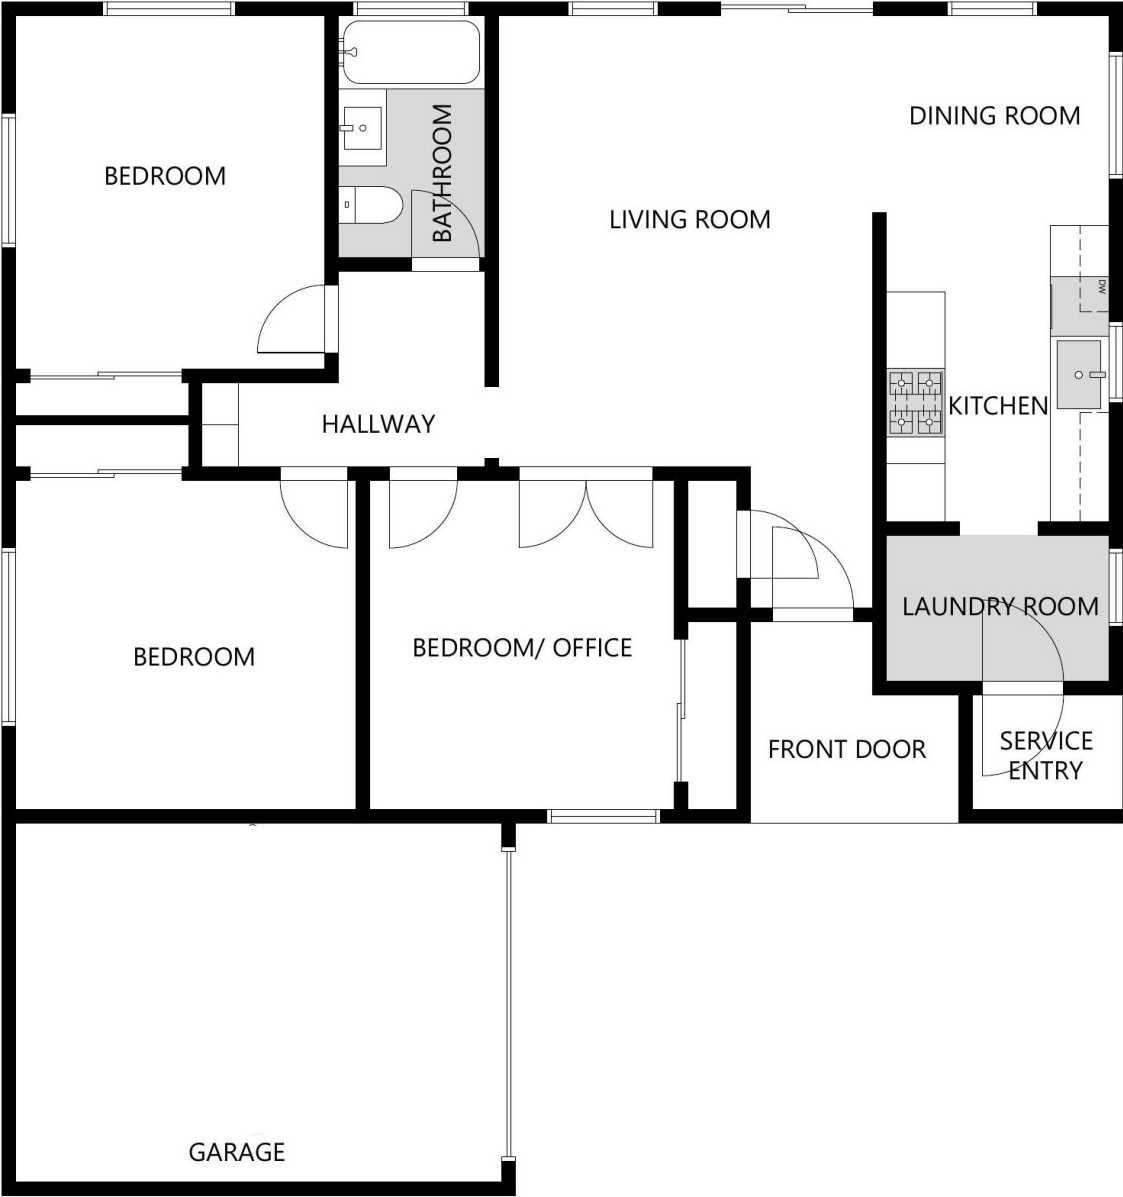

20816 NORWALK BLVD, LAKEWOOD, CA 90715

All information, plans, dimensions, images and particulars herein whether by measurement or visual representation are for general information only and do not constitute any representation by the vendor or guaranteed. Some features may be without permits. Buyer to investigate all measurements, permits and other information to their own satisfaction with appropriate professionals and official records.