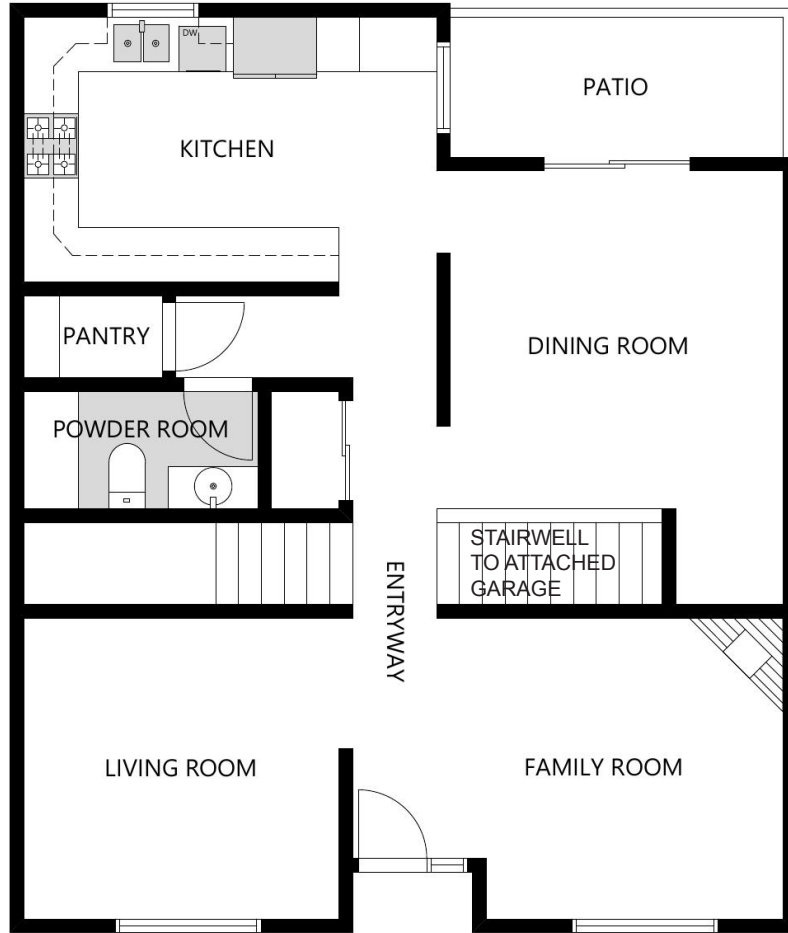

2345 MIRA VISTA AVE. UNIT 102, MONTROSE, CA 91020

FLOOR 1

FLOOR 2

All information, plans, dimensions, images and particulars herein whether by measurement or visual representation are for general information only and do not constitute any representation by the vendor or guaranteed. Some features may be without permits. Buyer to investigate all measurements, permits and other information to their own satisfaction with appropriate professionals and official records.