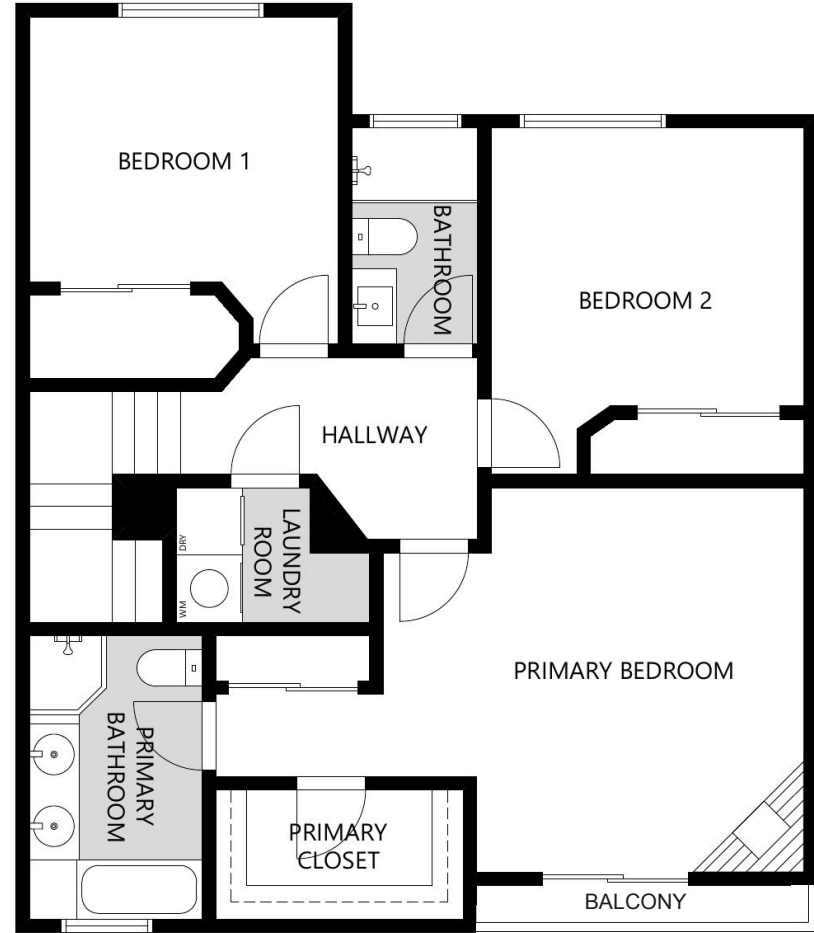

2345 MIRA VISTA AVE. UNIT 102, MONTROSE, CA 91020

FLOOR 1

FLOOR 2

All information, plans, dimensions, images and particulars herein whether by measurement or visual representation are for general information only and do not constitute any representation by the vendor or guaranteed. Some features may be without permits. Buyer to investigate all measurements, permits and other information to their own satisfaction with appropriate professionals and official records.