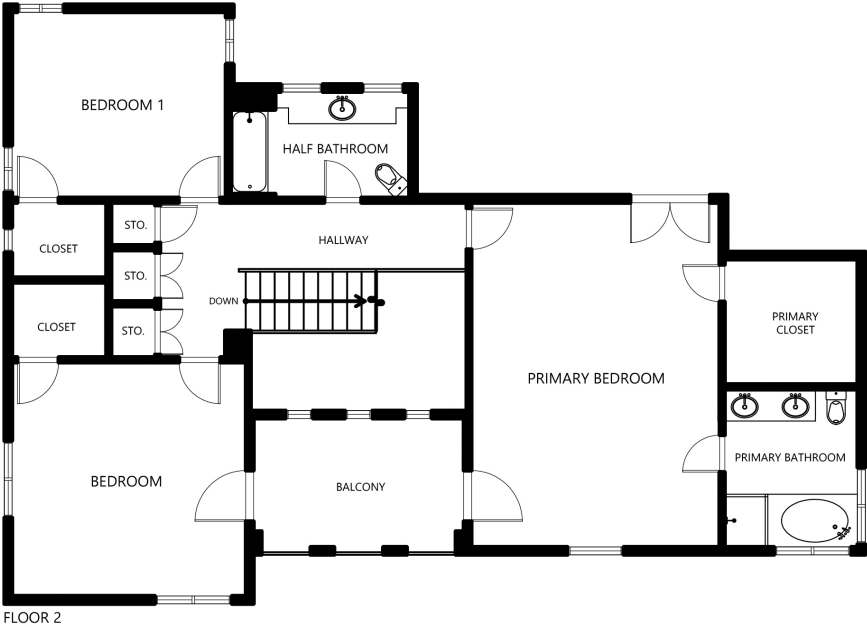

# 1360 VIRGINIA AVENUE, GLENDALE, CA 91202

All information, plans, dimensions, images and particulars herein whether by measurement or visual representation are for general information only and do not constitute any representation by the vendor or guaranteed. Some features may be without permits. Buyer to investigate all measurements, permits and other information to their own satisfaction with appropriate professionals and official records.