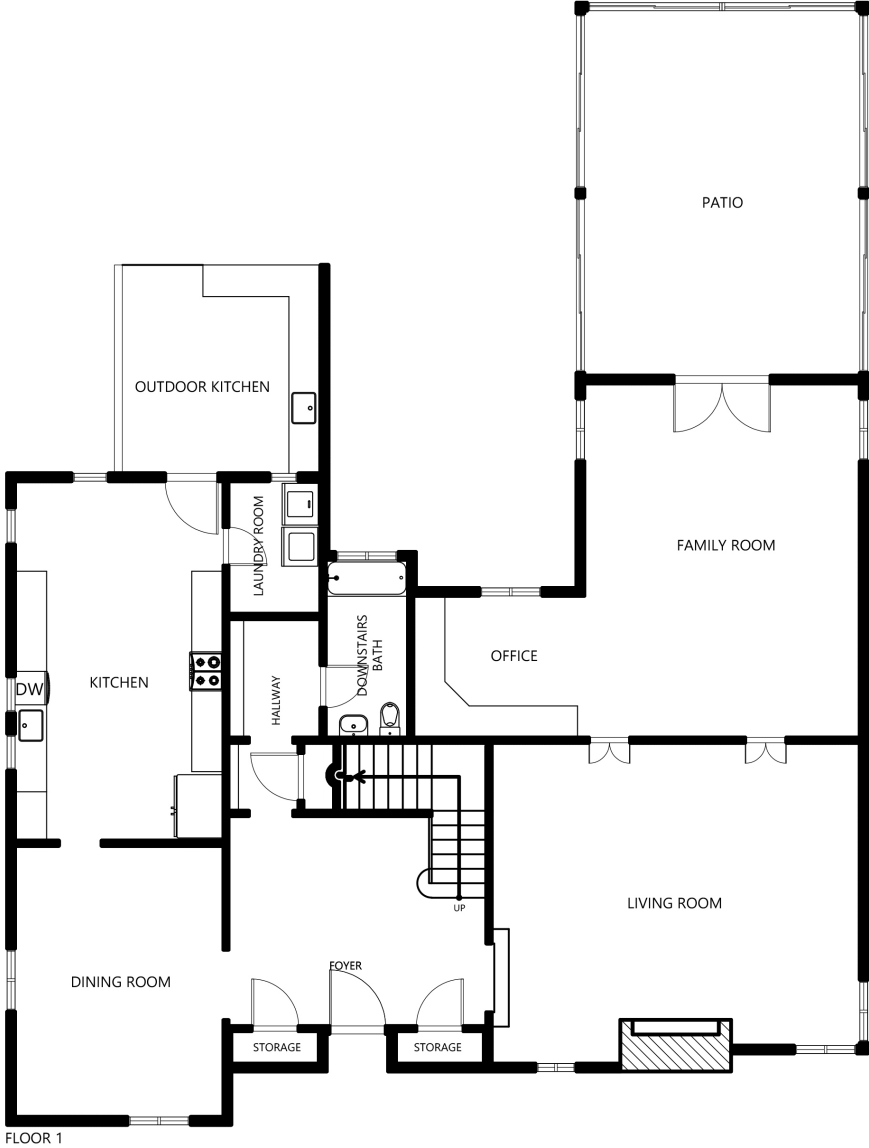

# 1360 VIRGINIA AVENUE, GLENDALE, CA 91202

All information, plans, dimensions, images and particulars herein whether by measurement or visual representation are for general information only and do not constitute any representation by the vendor or guaranteed. Some features may be without permits. Buyer to investigate all measurements, permits and other information to their own satisfaction with appropriate professionals and official records.