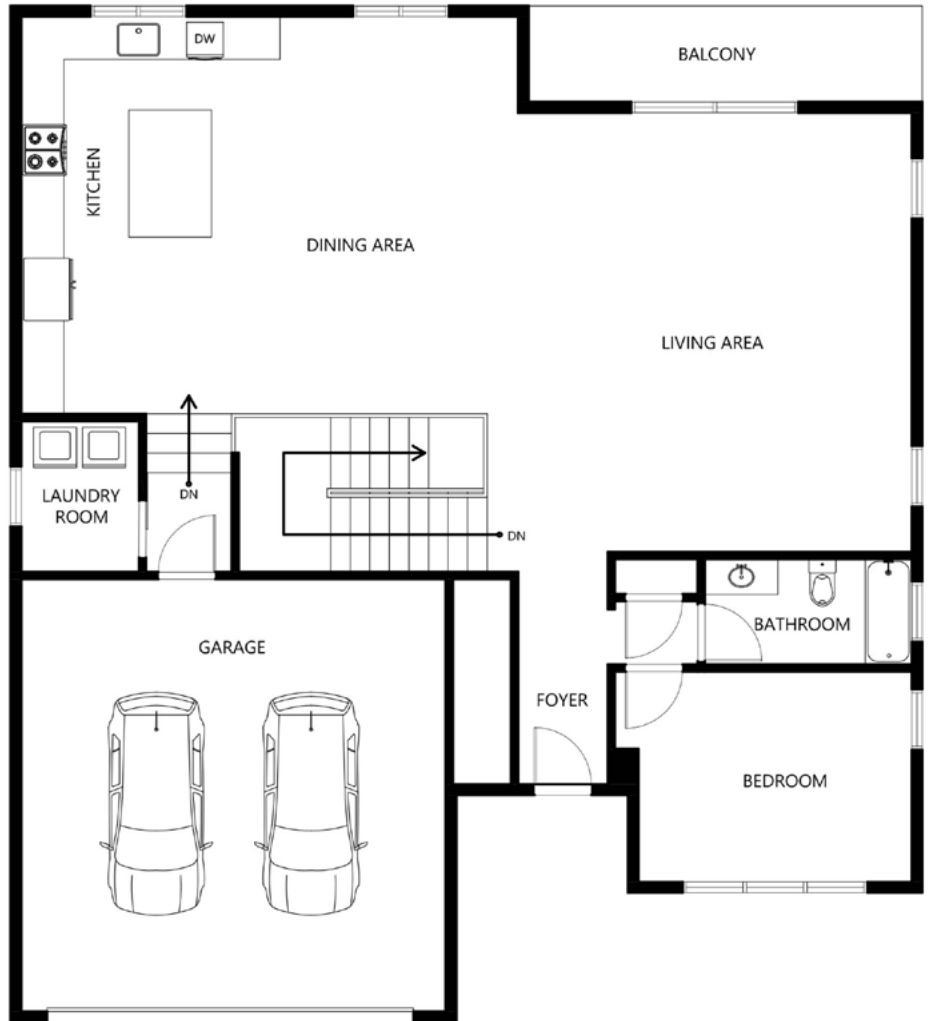

# 2068 CERRO GORDO STREET, LOS ANGELES, CA 90039

FLOOR 1

All information, plans, dimensions, images and particulars herein whether by measurement or visual representation are for general information only and do not constitute any representation by the vendor or guaranteed. Some features may be without permits. Buyer to investigate all measurements, permits and other information to their own satisfaction with appropriate professionals and official records.