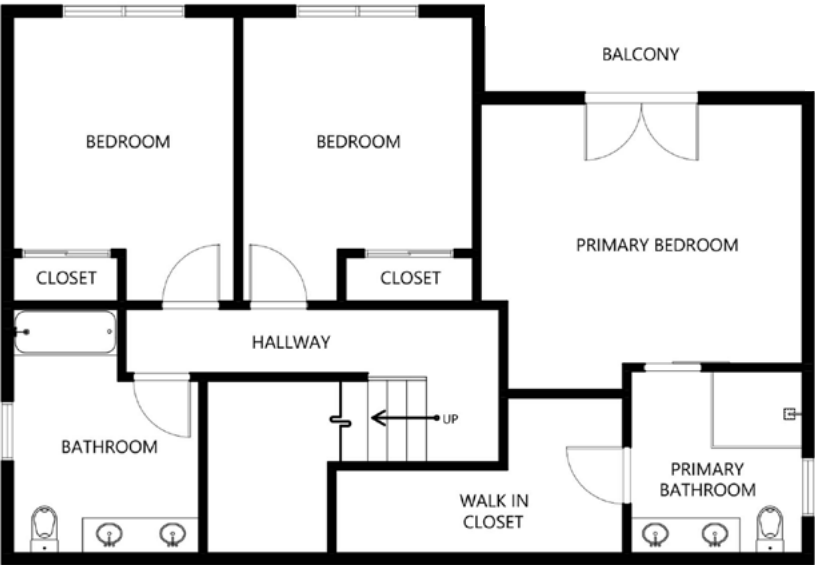

# 2068 CERRO GORDO STREET, LOS ANGELES, CA 90039

FLOOR 1

All information, plans, dimensions, images and particulars herein whether by measurement or visual representation are for general information only and do not constitute any representation by the vendor or guaranteed. Some features may be without permits. Buyer to investigate all measurements, permits and other information to their own satisfaction with appropriate professionals and official records.