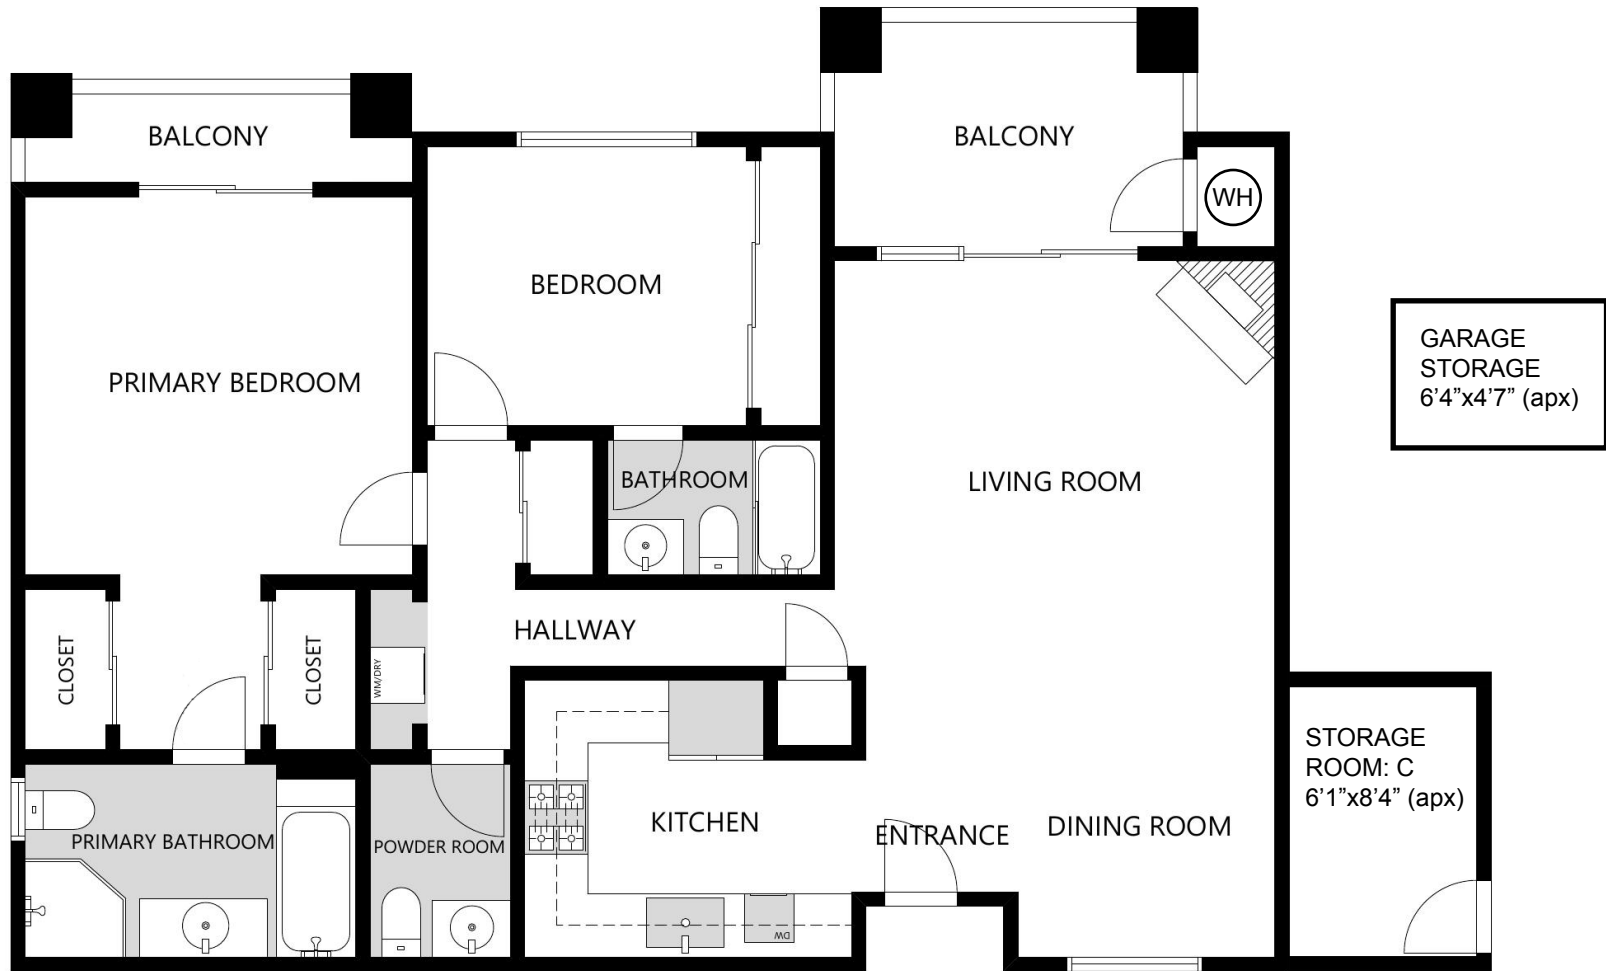

6038 CARLTON WAY UNIT 401, LOS ANGELES, CA 90028

All information, plans, dimensions, images and particulars herein whether by measurement or visual representation are for general information only and do not constitute any representation by the vendor or guaranteed. Some features may be without permits. Buyer to investigate all measurements, permits and other information to their own satisfaction with appropriate professionals and official records.