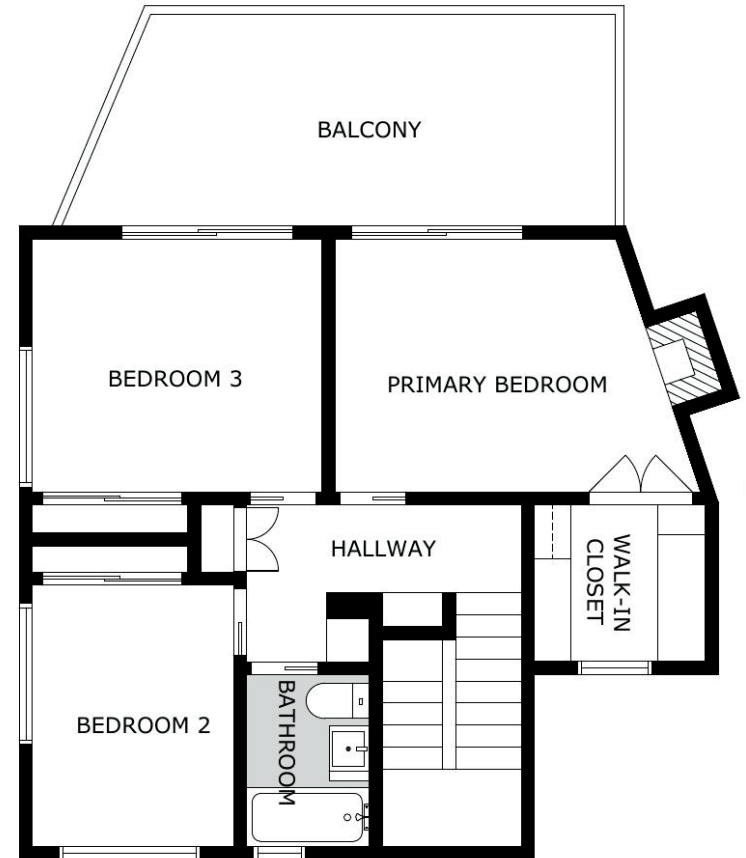

2052 CERRO GORDO STREET, LOS ANGELES, CA 90039

STUDIO 1

STUDIO 2

FLOOR 1

FLOOR 2

All information, plans, dimensions, images and particulars herein whether by measurement or visual representation are for general information only and do not constitute any representation by the vendor or guaranteed. Some features may be without permits. Buyer to investigate all measurements, permits and other information to their own satisfaction with appropriate professionals and official records.