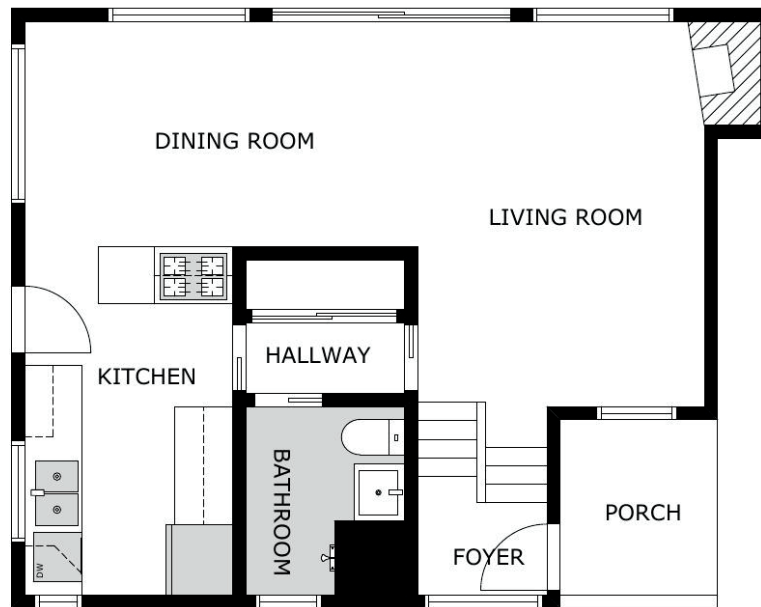

2052 CERRO GORDO STREET, LOS ANGELES, CA 90039

STUDIO 1

STUDIO 2

FLOOR 1

FLOOR 2

All information, plans, dimensions, images and particulars herein whether by measurement or visual representation are for general information only and do not constitute any representation by the vendor or guaranteed. Some features may be without permits. Buyer to investigate all measurements, permits and other information to their own satisfaction with appropriate professionals and official records.