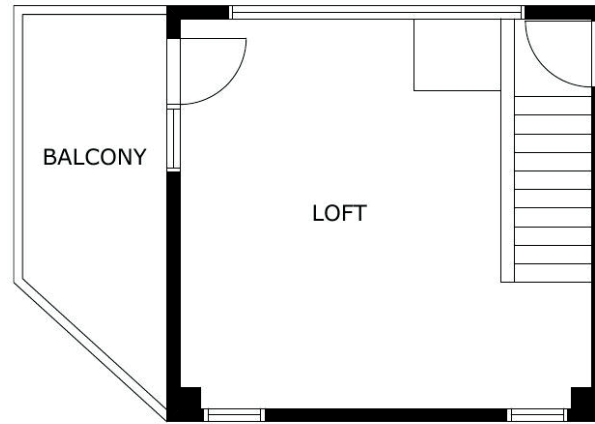

2052 CERRO GORDO STREET, LOS ANGELES, CA 90039

STUDIO 1

STUDIO 2

FLOOR 1

FLOOR 2

All information, plans, dimensions, images and particulars herein whether by measurement or visual representation are for general information only and do not constitute any representation by the vendor or guaranteed. Some features may be without permits. Buyer to investigate all measurements, permits and other information to their own satisfaction with appropriate professionals and official records.