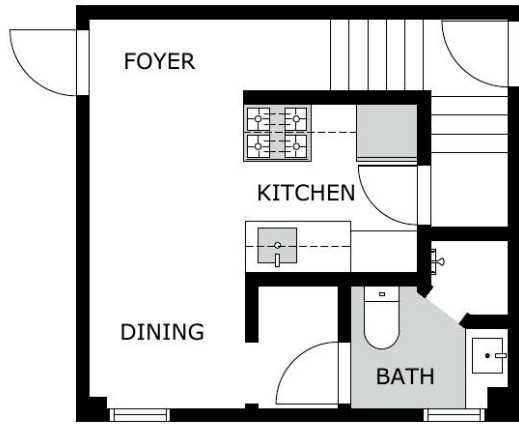

2052 CERRO GORDO STREET, LOS ANGELES, CA 90039

STUDIO 1

STUDIO 2

FLOOR 1

FLOOR 2

All information, plans, dimensions, images and particulars herein whether by measurement or visual representation are for general information only and do not constitute any representation by the vendor or guaranteed. Some features may be without permits. Buyer to investigate all measurements, permits and other information to their own satisfaction with appropriate professionals and official records.